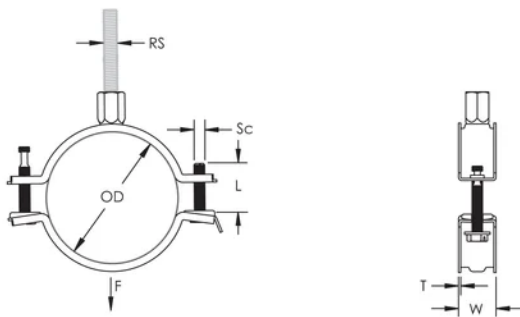

Combination nut can be attached to M8 or M10 threaded rod, simplifying material handling

Screw length has been optimized to accommodate an increased pipe range, reducing inventory

## ATRIBUTE PRODUS

---

Article Number: 586803

Material: Oțel

Finish: Electrogalvanized

Outer Diameter (OD): 23 - 29 mm

Rod Size (RS): M8;M10

NB/DN: 20

Pipe Size: 3/4"

Width (W): 20 mm

Thickness (T): 1 mm

Screw Diameter (Sc): 6

Screw Length (L): 32mm

Static Load: 1000N

## DIAGRAMS