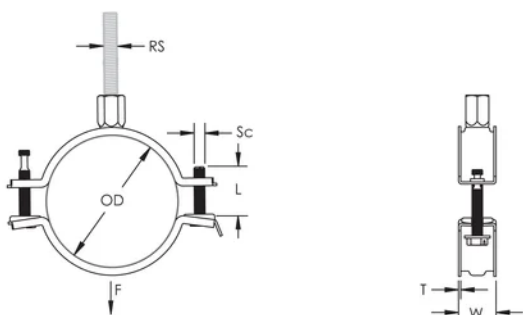

Combination nut can be attached to M8 or M10 threaded rod, simplifying material handling

Screw length has been optimized to accommodate an increased pipe range, reducing inventory

## ATRIBUTE PRODUS

Article Number: 586805

Material: Oțel

Finish: Electrogalvanized

Outer Diameter (OD): 35 - 41 mm

Rod Size (RS): M8;M10

Width (W): 20 mm

Thickness (T): 1 mm

Screw Diameter (Sc): 6

Screw Length (L): 32mm

Static Load: 1000N

## DIAGRAMS