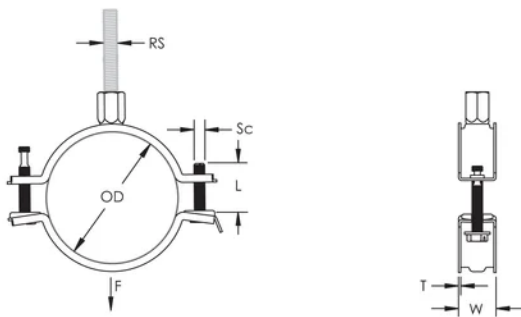

Combination nut can be attached to M8 or M10 threaded rod, simplifying material handling

Screw length has been optimized to accommodate an increased pipe range, reducing inventory

## ATRIBUTE PRODUS

Article Number: 586807

Material: Oțel

Finish: Electrogalvanized

Outer Diameter (OD): 49 - 55 mm

Rod Size (RS): M8;M10

NB/DN: 40

Pipe Size: 1 1/2"

Width (W): 21 mm

Thickness (T): 1.25 mm

Screw Diameter (Sc): 6

Screw Length (L): 32mm

Static Load: 1500N

## DIAGRAMS