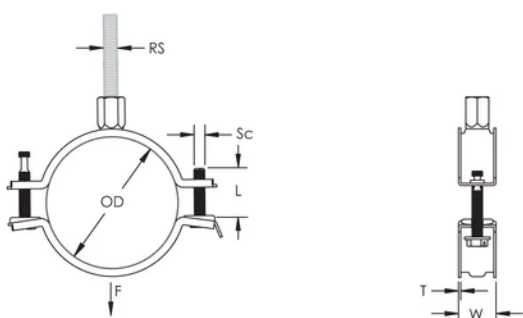

Combination nut can be attached to M8 or M10 threaded rod, simplifying material handling

Screw length has been optimized to accommodate an increased pipe range, reducing inventory

## ATRIBUTE PRODUS

Article Number: 586814

Material: Oțel

Finish: Electrogalvanized

Outer Diameter (OD): 113 - 123 mm

Rod Size (RS): M8;M10

NB/DN: 100

Pipe Size: 4"

Width (W): 23 mm

Thickness (T): 1.75 mm

Screw Diameter (Sc): 6

Screw Length (L): 37mm

Static Load: 2500N

## DIAGRAMS