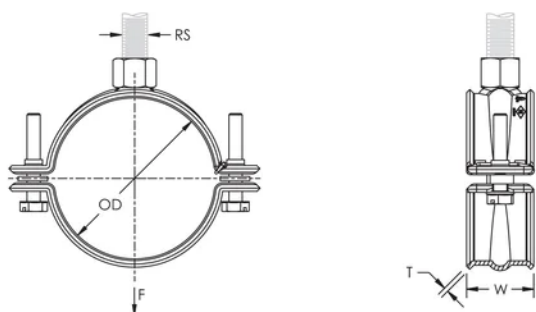

Ideal for installations where space is limited and require services to be ran close to the attachment surface

Suitable for 3/4" - 2" (20 - 50 DN) steel sprinkler pipe

Eliminates the need to seismically brace when drops are kept within 6" (150 mm) of the attachment surface

## ATTRIBUTE PRODUS

Article Number: 595054

Material: Oțel

Finish: Electro galvanized

Pipe Size: 1"

NB/DN: 25

Outer Diameter (OD): 32.0 - 33.7 mm

Rod Size (RS): M10

Width (W): 30 mm

Thickness (T): 1.5 mm

Static Load: 1125N

## DIAGRAMS