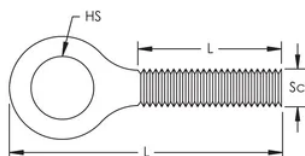

Eye Screw

CARACTERISTICI

Designed to accept nVent CADDY Speed Link wire rope or hook

SPECIFICAȚII

Finish: Electrogalvanized

Material: Oțel

Table 1/1

Număr de catalog	Article Number	Screw Diameter (Sc)	Screw Length (L)	Hole Size (HS)	Length (L)
SLEBM6	195854	6	20mm	7.2 mm	37.5mm
SLEBM8	195856	8	25mm	8.5 mm	50mm

DIAGRAMS