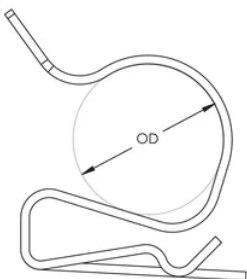

## CARACTERISTICI

Spring steel cable attachment

Allows for electrical cable to be attached to nVent CADDY Speed Link wire rope

## SPECIFICAȚII

**Finish:** nVent CADDY Armour

**Material:** Spring Steel

Table 1/1

Număr de catalog	Article Number	Wire Rope Diameter	Outer Diameter (OD)
SL1214	195860	1.5 - 3 mm	11.8 - 14.2 mm
SL1518	195861	1.5 - 3 mm	12.7 - 18.2 mm

## DIAGRAMS