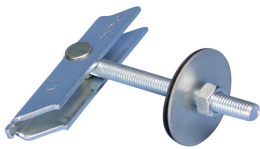

MTVB Gravity Toggle with Rubber Washer

CERTIFICATIONS

CARACTERISTICI

Complete with rod, nut, washer and load distribution block

Threaded rod is secured against unintentional removal

Approved for use in stationary fire protection systems (for pipes up to 2")

SPECIFICAȚII

Finish: Electrogalvanized

Material: Oțel

Table 1/2

Număr de catalog	Article Number	Rod Size (RS)	Length (L)	Drill Bit Diameter	Static Load	Ultimate Static Load (F)
MTVB10100	584465	10	100mm	25mm	800N	20kN
MTVB8100	584455	8	100mm	22mm	800N	20kN
MTVB8200	584456	8	200mm	22mm	800N	20kN
MTVB10200	584466	10	200mm	25mm	800N	20kN