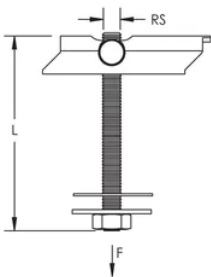

Table 2/2

Număr de catalog	Article Number	Certifications
MTVB10100	584465	FM Approved, Pipe Hanger Components, VdS G412037
MTVB8100	584455	VdS G412037
MTVB8200	584456	VdS G412037
MTVB10200	584466	FM Approved, Pipe Hanger Components

DETALII SUPLIMENTARE DESPRE PRODUS

Static Load represents the maximum recommended load when fixed to a trapezoidal sheet.

The Ultimate Static Load value does not take into account the load-bearing characteristics of the supporting material. The appropriate safety factor is to be added to this load rating.

DIAGRAMS

AVERTIZARE

Produsele nVent trebuie instalate și utilizate numai așa cum este indicat în fișele de instrucțiuni și materialele de formare ale nVent. Fișele de instrucțiuni sunt disponibile pe www.nvent.com și de la reprezentantul dvs. de servicii clienți nVent. O instalare incorectă, o utilizare abuzivă, o aplicare greșită sau orice altă lipsă de respectare completă a instrucțiunilor și avertismentelor nVent poate duce la defectarea produsului, la deteriorarea proprietății, la răni corporale grave și moarte și/sau poate anula garanția dvs.