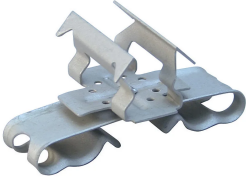

SCD Multi-Cable to Deck Clip

CARACTERISTICI

Provides support for low voltage cables

Flared edges for cable protection

Rotates 360 degrees to support various directional runs of cable

No tools required for installation