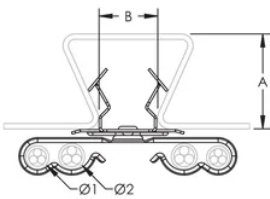

SPECIFICAȚII

DIAGRAMS

AVERTIZARE

Produsele nVent trebuie instalate și utilizate numai așa cum este indicat în fișele de instrucțiuni și materialele de formare ale nVent. Fișele de instrucțiuni sunt disponibile pe www.nvent.com și de la reprezentantul dvs. de servicii clienți nVent. O instalare incorectă, o utilizare abuzivă, o aplicare greșită sau orice altă lipsă de respectare completă a instrucțiunilor și avertismentelor nVent poate duce la defectarea produsului, la deteriorarea proprietății, la răniri corporale grave și moarte și/sau poate anula garanția dvs.