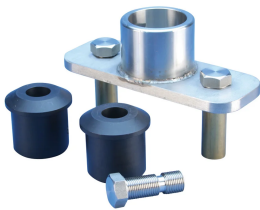

Dual Terminal Adaptor

Data Solutions

CARACTERISTICI

For connection of nVent ERICO System 3000 air terminals to dual runs of nVent ERICO Ericore downconductor

SPECIFICAȚII

Table 1/1

Număr de catalog	Material	Depth (D)	Height (H)	Width (W)	Unit Weight
TERMDUALCOUP	Stainless Steel 316 (EN 1.4401)	68mm	80mm	220mm	3kg