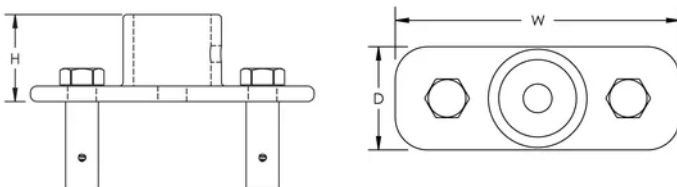

Dual Terminal Adaptor

Data Solutions

CARACTERISTICI

For connection of nVent ERICO System 3000 air terminals to dual runs of nVent ERICO Ericore downconductor

SPECIFICAȚII

Table 1/1

Număr de catalog	Material	Depth (D)	Height (H)	Width (W)	Unit Weight
TERMDUALCOUP	Stainless Steel 316 (EN 1.4401)	68mm	80mm	220mm	3kg

DIAGRAMS