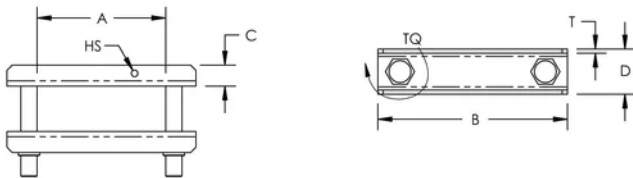

Material: Stainless Steel 304 (EN 1.4301)

A: 100mm

B: 160mm

C: 20mm

D: 43mm

Thickness (T): 4mm

Hole Size (HS): 5.5mm

Torque (TQ): 100N·m

Unit Weight: 0.92kg

Conductor Width: 90 – 100mm

DETALII SUPLIMENTARE DESPRE PRODUS

It is mandatory to use the HCBC Clamp associated with the HCBC Plate for proper Flexbus Conductor connection.

The minimum clearance distance is 14mm according to IEC 61439-1 with air pollution degree 3. If this distance cannot be respected, insulation material should be added between the metallic LV cover and the HCBC clamp. Flexbus IP2x Boots is also a solution.

If the Flexbus Conductors have a horizontal entry, an extender needs to be added between the power supply palm and HCBC Clamp and Plate.

DIAGRAMS

AVERTIZARE

Produsele nVent trebuie instalate și utilizate numai așa cum este indicat în fișele de instrucțiuni și materialele de formare ale nVent. Fișele de instrucțiuni sunt disponibile pe www.nvent.com și de la reprezentantul dvs. de servicii clienți nVent. O instalare incorectă, o utilizare abuzivă, o aplicare greșită sau orice altă lipsă de respectare completă a instrucțiunilor și avertismentelor nVent poate duce la defectarea produsului, la deteriorarea proprietății, la răniri corporale grave și moarte și/sau poate anula garanția dvs.