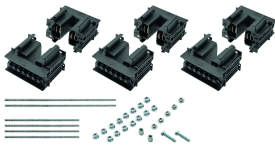

FleXbus Support Kit on Edge 3 Poles, 100 mm x 169 mm

Data Solutions

NUMĂR DE CATALOG

FLEXSUPEDG100T