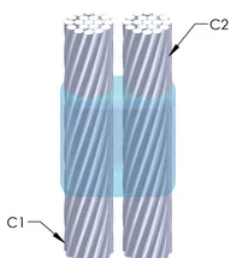

Wear Plates: No

Mold Only: No

Welding Material: 65 or 65PLUSF20, Sold Separately

Handle Clamp: L160, Sold Separately

Price Key: R

Ease of Use: Difficult

DETALII SUPLIMENTARE DESPRE PRODUS

For applications such as computer room, tunnel or other low-ventilation areas, specify a smokeless nVent ERICO Cadweld Exolon mold. Add an XL prefix to the standard mold part number when ordering (for example, a TAC2Q2Q becomes XLTAC2Q2Q). Similarly, nVent ERICO Cadweld Exolon welding material is also designated by the XL prefix (for example, 150 becomes XL150).

A gap between conductors may be required. See mold tag for more information.

XX-X-XX-XX-L-M-W		
XX	Mold Family	
X	Price Key	
XX	Conductor Code 1	
XX	Conductor Code 2	
L*	Split Crucible	Crucible section is split on molds designed with horizontal opening for easier cleaning
M*	Mold Only	
W*	Wear Plates	Reduce mechanical abrasion of molds at cable entry points

* Empty if none

DIAGRAMS

AVERTIZARE

Produsele nVent trebuie instalate și utilizate numai așa cum este indicat în fișele de instrucțiuni și materialele de formare ale nVent. Fișele de instrucțiuni sunt disponibile pe www.nvent.com și de la reprezentantul dvs. de servicii clienți nVent. O instalare incorectă, o utilizare abuzivă, o aplicare greșită sau orice altă lipsă de respectare completă a instrucțiunilor și avertismentelor nVent poate duce la defectarea produsului, la deteriorarea proprietății, la răniri corporale grave și moarte și/sau poate anula garanția dvs.