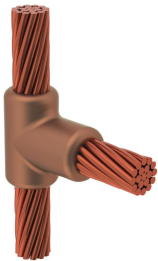

# Cable to Cable, TC, #2 Solid, 6.5 mm Conductor 1 OD, #2 Solid, 6.5 mm Conductor 2 OD

### TCR1T1T

nVent ERICO Cadweld graphite molds are designed and engineered for thousands of connection styles and conductor combinations.

### CARACTERISTICI

Forms a permanent, low resistance connection

Provides a molecular bond

nVent ERICO Cadweld Exothermic Connections are rated with the same current capacity as the conductor

Portable installation equipment with no external source of power required