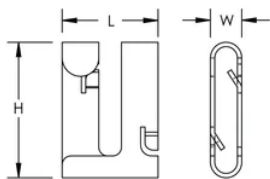

DIAGRAMS

AVERTIZARE

Produsele nVent trebuie instalate și utilizate numai așa cum este indicat în fișele de instrucțiuni și materialele de formare ale nVent. Fișele de instrucțiuni sunt disponibile pe www.nvent.com și de la reprezentantul dvs. de servicii clienți nVent. O instalare incorectă, o utilizare abuzivă, o aplicare greșită sau orice altă lipsă de respectare completă a instrucțiunilor și avertismentelor nVent poate duce la defectarea produsului, la deteriorarea proprietății, la răniri corporale grave și moarte și/sau poate anula garanția dvs.

Portofoliul nostru puternic de mărci:

CADDY ERICO HOFFMAN ILSCO SCHROFF TRACHTE