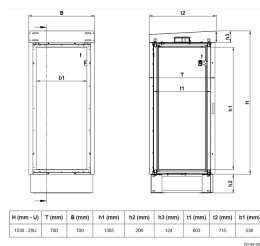

Outdoor Modular VENT Cabinet With Single Door, Fan, 1530H 29 U, 700W 730D

Data Solutions

NUMĂR DE CATALOG

10149-334

Telecom and Railway applications require sophisticated electronics in outdoor setups. nVent SCHROFF Outdoor cabinets shield such electronic components from extreme weather and vandalism, ensuring operational continuity. Modular construction allows multiple configurations in size and function along with multiple cooling options.

CERTIFICATIONS

CARACTERISTICI

Aluminium profile frame with removable, double-walled cladding

IP 55 or NEMA 12~

Double-walled

Extensive range of 19" cabinet accessories

Access to cabinet from front, all sides possible upon request

100 mm high plinth, 200 and 300 mm possible

Top cover with louvers, can be upgraded with fans or A/C unit