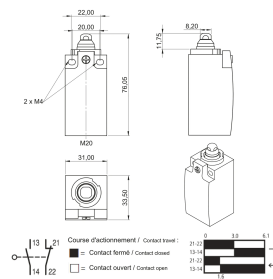

Door Contact Switch, Cabled

Data Solutions

NUMĂR DE CATALOG

20118-811

Switch for connecting to the normally closed contacts of the door control module for manual door opening. This primarily is used for lights and cooling solutions which should be linked to the opening or closing of the door.

CERTIFICATIONS

CARACTERISTICI

Connection with mains supply via SCHUKO/UTE connector

Easy handling by plug and play (completely wired)

Connection to cabinet light via IEC 60320 C13 socket

ATRIBUTE PRODUS

Product Type: Switch