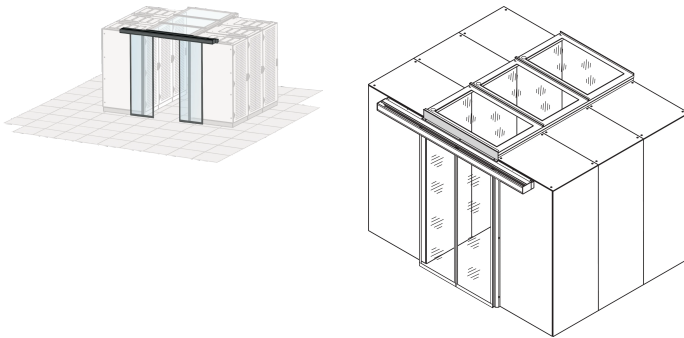

# Aisle Containment Sliding Door, Manual, 1200W, RAL 7021

### NUMĂR DE CATALOG

---

**21130-060**

Aisle closing doors in different versions manual and automatic opening.

### CARACTERISTICI

---

Suitable for 2000 and 2200 mm high cabinets

Doors for lateral closure of cabinet row

Black grey (RAL 7021)

Double doors suitable for an aisle width of 1200 mm

Trim is required for 2200 mm high cabinets; please order separately