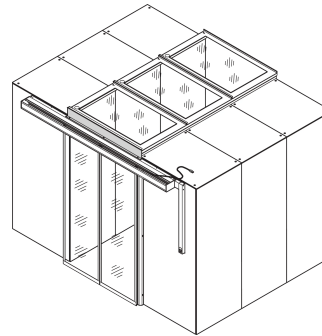

Aisle Containment Sliding Door, Automatic, 1200W, RAL 7021

Data Solutions

NUMĂR DE CATALOG

21130-073

Aisle closing doors in different versions manual and automatic opening.

CERTIFICATIONS

CARACTERISTICI

Suitable for 2000 and 2200 mm high cabinets

Doors for lateral closure of cabinet row

Black grey (RAL 7021)

Double doors suitable for an aisle width of 1200 mm

Trim is required for 2200 mm high cabinets; please order separately

ATRIBUTE PRODUS

Type: Aisle Door

Package Quantity: 1

Color: Black Grey

Color Code: RAL 7021

Finish: Vopsit Pulbere

Material: Oțel

Product Family: Varistar CP

Product Type: Cabinet Door

Net Weight: 111.342kg