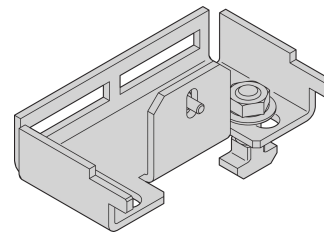

# Aisle Containment Top Cover With Safety Glass, 1200W 800D

### NUMĂR DE CATALOG

21130-589

Top cover in different depths to setup a aisle containment closing.

### CARACTERISTICI

Top covers to provide top cover for 2 cabinet rows

Suitable for an aisle width of 1200 mm

A top cover profile can raise the aisle height by 84 mm; please order separately

Top cover can be removed from inside (allows access to lighting and facilitates maintenance works)

## ATRIBUTE PRODUS

---

Type: Aisle Top Cover

Width: 800mm

Depth: 1200mm

Material: Oțel; Glass

Package Quantity: 1

Color: Black Grey