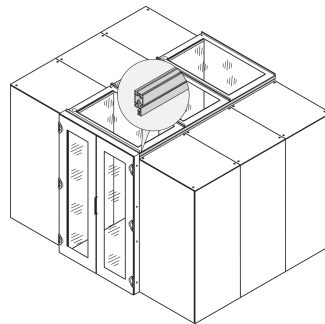

# Aisle Containment Top Cover With Safety Glass, 1200W 800D

### NUMĂR DE CATALOG

21130-589

Top cover in different depths to setup a aisle containment closing.

### CARACTERISTICI

Top covers to provide top cover for 2 cabinet rows

Suitable for an aisle width of 1200 mm

A top cover profile can raise the aisle height by 84 mm; please order separately

Top cover can be removed from inside (allows access to lighting and facilitates maintenance works)

## ATRIBUTE PRODUS

---

Type: Aisle Top Cover

Width: 800mm

Depth: 1200mm

Material: Oțel; Glass

Package Quantity: 1

Color: Black Grey