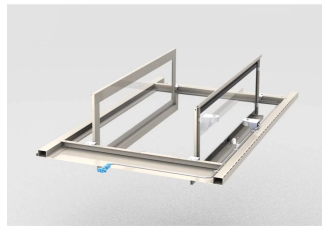

Aisle Containment Automatic Top Cover, 1200W 600D, RAL 7021

Data Solutions

NUMĂR DE CATALOG

21130-592

Top cover that can be automatically opened in case of an event on site.

CERTIFICATIONS

CARACTERISTICI

Automatic containment top covers open automatically in the event of fire so that the facility sprinkler systems can put out the fire. In normal operation, the top covers are kept closed by electromagnets and open when the floating contact of the fire detection system is opened

Suitable for an aisle width of 1200 mm

Top cover with safety glass, 7 mm

With the universal top cover profile, the aisle height can be increased by 84 mm; please order separately

The top cover can be removed from the inside. When opened, the top cover provides access to lighting and sprinkler systems above the containment system for maintenance work

Please order the control unit, which can be used to control up to 12 automatic top covers, separately

A 24 VDC power supply unit is required to operate the system. Please order separately

ATTRIBUTE PRODUS

Width: 600mm

Depth: 1200mm

Package Quantity: 1

Color: Black Grey

Color Code: RAL 7021

Finish: Vopsit Pulbere

Material: Oțel; Glass

Product Type: Cover