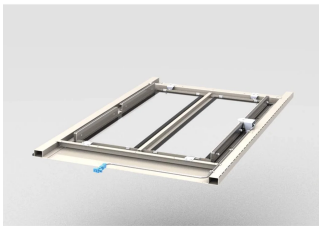

Aisle Containment Automatic Top Cover, 1200W 600D, RAL 7021

Data Solutions

NUMĂR DE CATALOG

21130-592

Top cover that can be automatically opened in case of an event on site.

CERTIFICATIONS

CARACTERISTICI

Automatic containment top covers open automatically in the event of fire so that the facility sprinkler systems can put out the fire. In normal operation, the top covers are kept closed by electromagnets and open when the floating contact of the fire detection system is opened

Suitable for an aisle width of 1200 mm

Top cover with safety glass, 7 mm

With the universal top cover profile, the aisle height can be increased by 84 mm; please order separately

The top cover can be removed from the inside. When opened, the top cover provides access to lighting and sprinkler systems above the containment system for maintenance work

Please order the control unit, which can be used to control up to 12 automatic top covers, separately

A 24 VDC power supply unit is required to operate the system. Please order separately

ATTRIBUTE PRODUS

Width: 600mm

Depth: 1200mm

Package Quantity: 1

Color: Black Grey

Color Code: RAL 7021

Finish: Vopsit Pulbere

Material: Oțel; Glass

Product Type: Cover