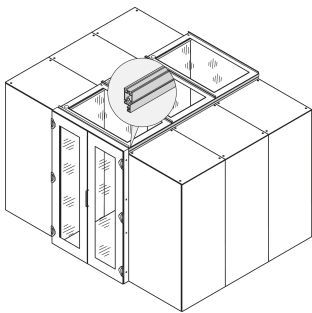

Aisle Containment Height Extension Profile to Raise Top Cover

Data Solutions

NUMĂR DE CATALOG

21130-594

Profile that allows the easy fixing of aisle top covers.
Increases aisle height and fixing point for accessories.
Covers up to 4 racks.

CERTIFICATIONS

CARACTERISTICI

Universal profile to raise top cover

The top cover elements can be raised by 84 mm using a profile

The profile has a T-groove on the inside that allows lamps, sensors, etc, to be mounted easily

Integration of cabinets with other heights

ATRIBUTE PRODUS

Product Type: Adapter

Type: Aisle Top Cover Fixing

Works With: Aisle Containment

Length: 2400mm

Material: Aluminiu

Color: Black Grey