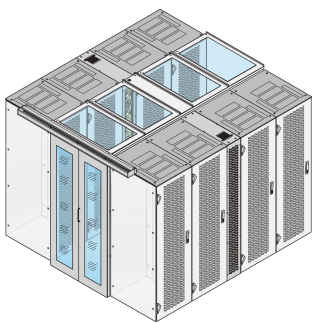

Aisle Containment Top Cover, 1200W 300D

Data Solutions

NUMĂR DE CATALOG

21130-648

Top cover in different depths to setup a aisle containment closing.

CERTIFICATIONS

CARACTERISTICI

Top covers to provide top cover for 2 cabinet rows

Suitable for an aisle width of 1200 mm

A top cover profile can raise the aisle height by 84 mm; please order separately

Top cover can be removed from inside (allows access to lighting and facilitates maintenance works)

ATRIBUTE PRODUS

Type: Aisle Top Cover

Width: 300mm

Depth: 1200mm

Material: Oțel

Package Quantity: 1

Color: Black Grey

Color Code: RAL 7021