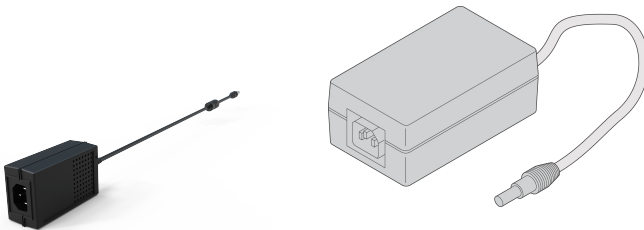

Power Supply for Electronic Lock

Data Solutions

NUMĂR DE CATALOG

23130-515

External power supply for electronic handles.

CERTIFICATIONS

CARACTERISTICI

Power adapter to supply lever handle (MLR 3000, MLR1000) and gateway

ATTRIBUTE PRODUS

Product Type: AC/DC Power Supply

Product Family: Varistar CP

Type: Power Supply

Works With: MLR Electronic Lock; Varistar CP

Net Weight: 0.289kg

Package Quantity: 1

AVERTIZARE