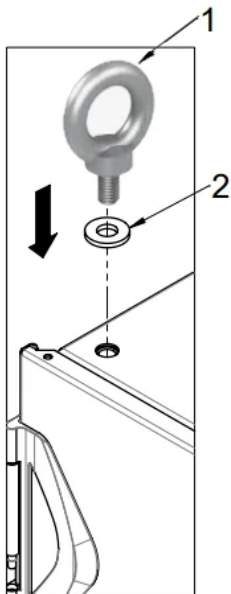

Varistar CP Lifting Eye Kit for Flush Top Cover

Data Solutions

NUMĂR DE CATALOG

21620-020

Bolt on lifting eyes to lift and place cabinet without cabinet damage.

CARACTERISTICI

Thread M12

Application and static load-carrying capacity in accordance with DIN 582

ATTRIBUTE PRODUS

Package Quantity: 4

Product Family: Varistar CP

Product Type: Eye Bolt

Works With: Cabinet; Varistar CP

Net Weight: 0.708kg

DETALII SUPLIMENTARE DESPRE PRODUS

Only usable with raised top coverApplication and loading as per DIN 582.