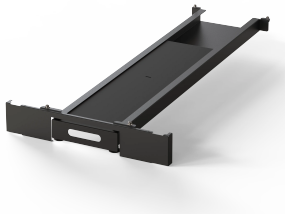

# Varistar CP Telescopic Tip-Over Protection, RAL 7021, 100H, 600W, 1200D

### NUMĂR DE CATALOG

**24630-046**

Telescopic Tip-Over Protection for ballance protection with 150Kg at full extension and lateral and rear cable management possibilities.

### CARACTERISTICI

Telescopic Tip-Over Protection with max. 150 kg at full extension

Lateral and rear cable entry possible

### ATTRIBUTE PRODUS

Height: 100mm

Width: 600mm

Depth: 1200mm

Package Quantity: 1

Color: Black Grey

Color Code: RAL 7021

Finish: Vopsit Pulbere