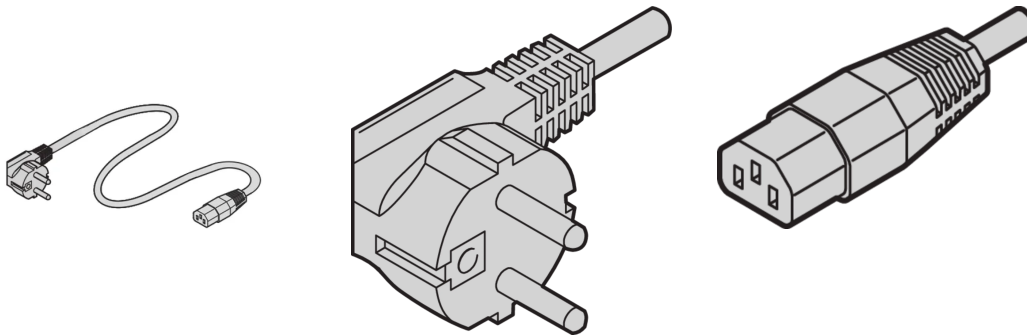

Mains Cable, SCHUKO/UTE to IEC C13, 2.5 m, Grey

Data Solutions

NUMĂR DE CATALOG

60103-131

nVent SCHROFF Mains cable provides practical, universal fastening with variable attachment facilities. They are general in nature and fit in to different applications like Fans, cabinet lights, etc., Industrial PC connections, Uninterruptible power supplies, Systems.

CERTIFICATIONS

CARACTERISTICI

Applications: Fans, cabinet lights, Industrial PC connections, Uninterruptible power supplies and Systems

ATTRIBUTE PRODUS

Input Connector: SCHUKO / UTE

Output Connector: IEC C13

Length: 2500mm

Package Quantity: 1

Color: Grey

Connector Type: Straight

Material: PVC

Product Type: Cable

Net Weight: 0.27kg

AVERTIZARE