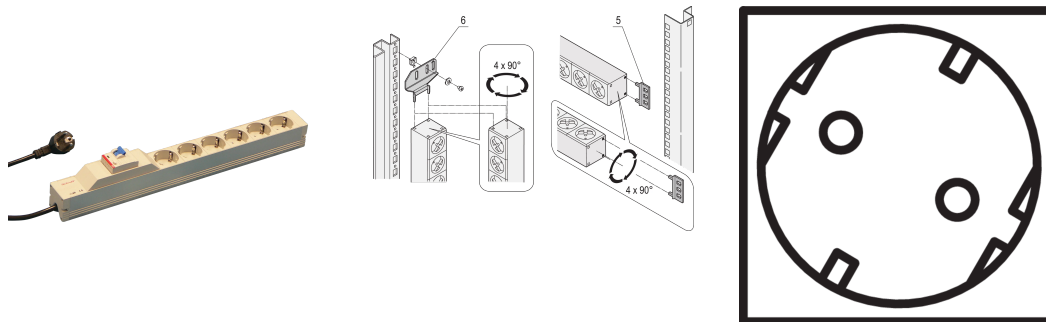

Socket Strip, SCHUKO, 6 Sockets, 19", With Fault Current Protection

Data Solutions

NUMĂR DE CATALOG

60110-216

Modular, compact PDU with many function elements. Using a 1 U by 1 U aluminum chassis the PDU can easily be integrated in a rack with Schuko outlets.

CERTIFICATIONS

CARACTERISTICI

230 V, 16 A

Horizontal or vertical mounting

Connecting cable 2 m with SCHUKO/UTE plug

In accordance with DIN 57620, VDE 0620

Installation height 1 U

Socket strips with SCHUKO sockets

Socket strips can be rotated through all four directions (in 90° increments) during installation

ATRIBUTE PRODUS

Socket Type: SCHUKO

Socket Quantity: 6

Switched Outlets: No

Voltage AC: 230V

Function: Fault Current Protection

Package Quantity: 1

Color: Grey

Depth: 88mm

Finish: Anodized

Length: 438.5mm

Material: Aluminiu; Polyamide

Product Type: Socket Strip

Gross Weight: 1.091kg