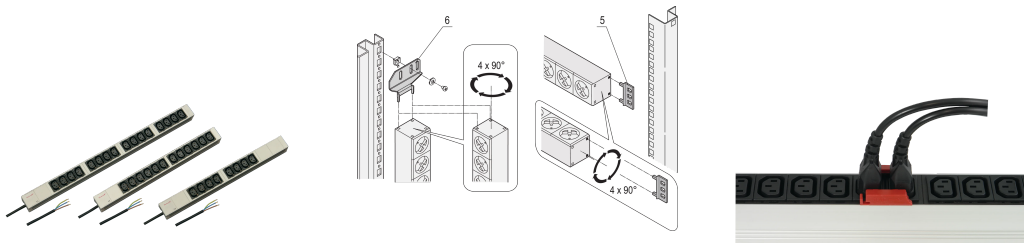

Socket Strip, IEC C13 With Open End Connection Cable, 8x IEC C13, 19"

Data Solutions

NUMĂR DE CATALOG

60110-290

Modular, compact PDU with many function elements. Using a 1 U by 1 U aluminum chassis the PDU can easily be integrated in a rack with IEC C13 outlets.

CERTIFICATIONS

CARACTERISTICI

230 V, 10 A

Horizontal and vertical mounting

Socket strips can be rotated through all four directions (in 90° increments) during installation

Socket strips with IEC 60320-C13 sockets

Connecting cable 2 m, open end with ferrules

In accordance with IEC 60320

Mounting height 1 U

ATTRIBUTE PRODUS

Socket Type: IEC C13

Socket Quantity: 8

Switched Outlets: No

Voltage AC: 230V

Package Quantity: 1

Color: Grey

Depth: 44mm

Finish: Anodized

Length: 438.5mm

Material: Aluminiu; Polyamide

Product Type: Socket Strip

Net Weight: 0.815kg