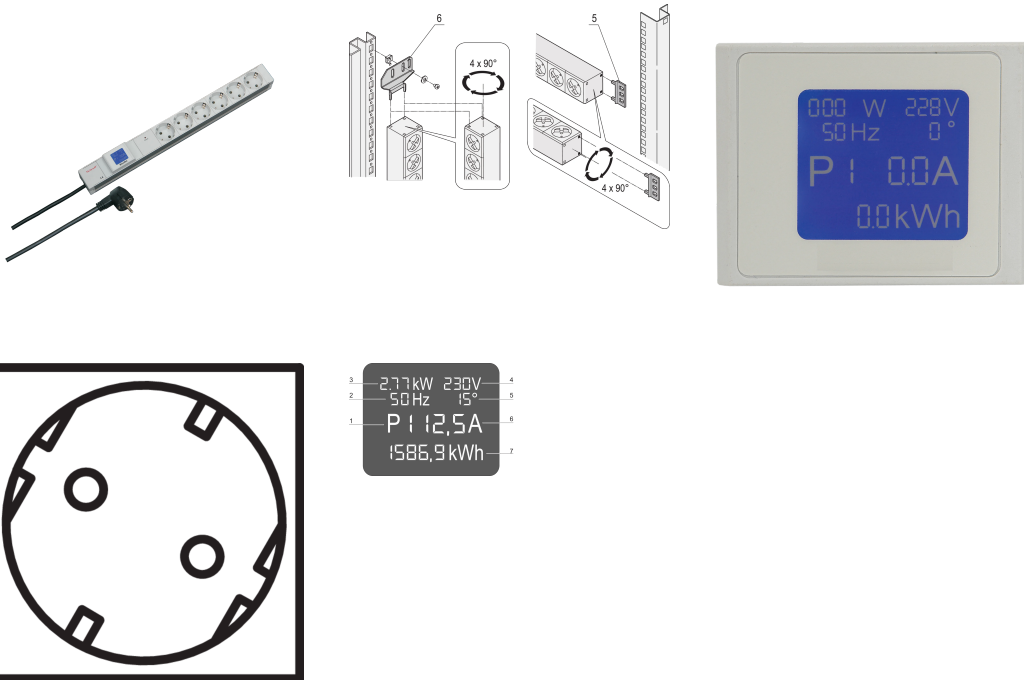

# Socket Strip, SCHUKO/UTE, Local Display, 6 x SCHUKO/UTE Outlets

### NUMĂR DE CATALOG

60110-294

PDU with local power meter. Relevant Power data are shown on an integrated display.

### CARACTERISTICI

Integrated measurement and display via local display unit

Socket strips with Schuko sockets

Mounting height 1 U

Socket strips can be rotated through all four directions (in 90° increments) during installation

Voltage AC: 230V

Depth: 44mm

Finish: Anodized

Gross Weight: 0.886kg

Material: Aluminiu; Polyamide

Package Quantity: 1