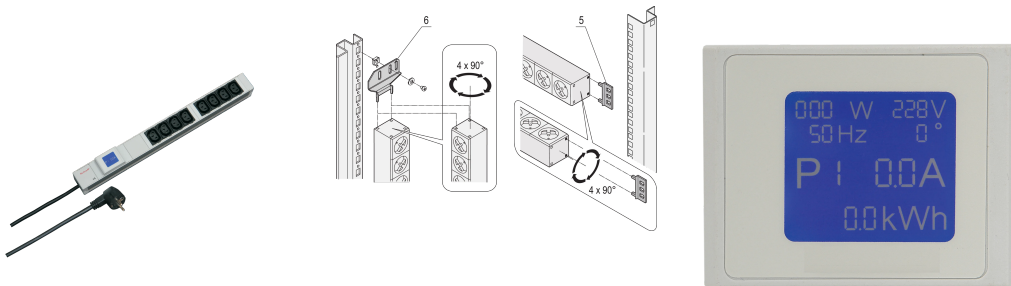

# Socket Strip, IEC C13, Metered

### NUMĂR DE CATALOG

60110-296

PDU with local power meter. Relevant Power data are shown on an integrated display.

### CARACTERISTICI

Socket strips can be rotated through all four directions (in 90° increments) during installation

Mounting height 1 U

Integrated measurement and display via local display unit

Socket strips with IEC 60320-C13 sockets

## ATRIBUTE PRODUS

---

Product Type: Socket Strip

Socket Type: IEC C13

Socket Quantity: 8

Color: Grey

Switched Outlets: Yes

Length: 438.5mm