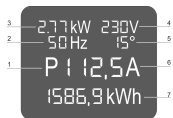

### NUMĂR DE CATALOG

60110-296

PDU with local power meter. Relevant Power data are shown on an integrated display.