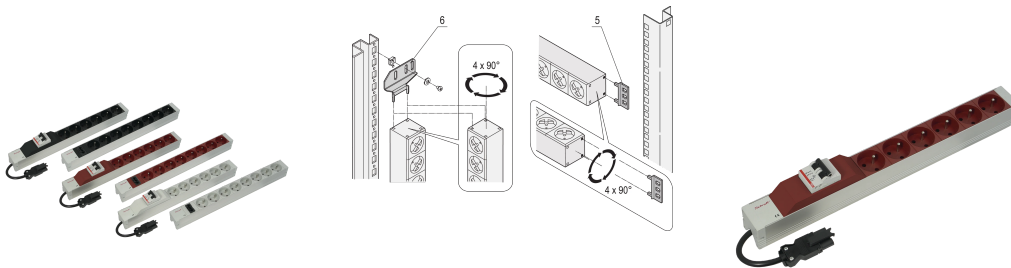

Socket Strip, UTE, With Wieland® Input, 8 Sockets, 19", White

Data Solutions

NUMĂR DE CATALOG

60110-346

Modular, compact PDU with many function elements. Using a 1 U by 1 U aluminum chassis the PDU can easily be integrated in a rack. The Wieland connector allows easy combination with different power input cords.

CERTIFICATIONS

CARACTERISTICI

Input via Wieland® GST 18 plug

Socket strips can be rotated through all four directions (in 90° increments) during fitting

Output via UTE sockets

Horizontal or vertical mounting

Installation height 1 U

In accordance with NFC 61-303

ATRIBUTE PRODUS

Socket Type: UTE

Socket Quantity: 8

Switched Outlets: No

Voltage AC: 230V

Package Quantity: 1

Color: White

Depth: 44mm

Finish: Anodized

Length: 438.5mm

Material: Aluminiu; Polyamide

Product Type: Socket Strip

Net Weight: 0.67kg

DETALII SUPLIMENTARE DESPRE PRODUS