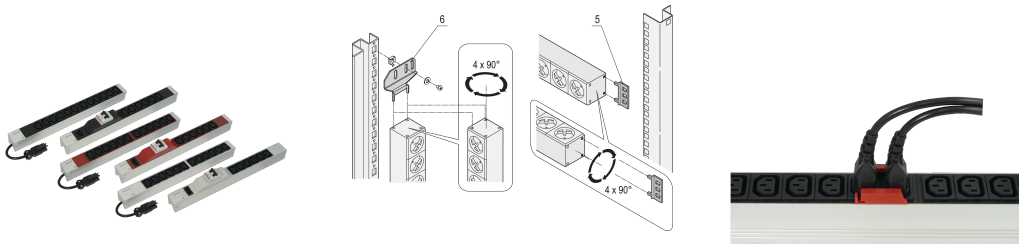

Socket Strip, IEC C13, With Wieland® Input, C13, 6 Sockets, 19", White, With Overcurrent Protection

Data Solutions

NUMĂR DE CATALOG

60110-349

Modular, compact PDU with many function elements. Using a 1 U by 1 U aluminum chassis the PDU can easily be integrated in a rack. The Wieland connector allows easy combination with different power input cords.

CERTIFICATIONS

CARACTERISTICI

Input via Wieland® GST 18 plug

Installation height 1 U

In accordance with IEC 60320

Horizontal or vertical mounting

Output via IEC 60320 C-13 sockets

Socket strips can be rotated through all four directions (in 90° increments) during fitting

ATRIBUTE PRODUS

Socket Type: IEC C13

Socket Quantity: 6

Switched Outlets: No

Voltage AC: 230V

Function: Overcurrent Protection

Package Quantity: 1

Color: Grey

Depth: 44mm

Finish: Anodized

Length: 438.5mm

Material: Aluminiu; Polyamide

Product Type: Socket Strip

Net Weight: 0.87kg

DETALII SUPLIMENTARE DESPRE PRODUS

Please order mounting bracket for vertical mounting separately.