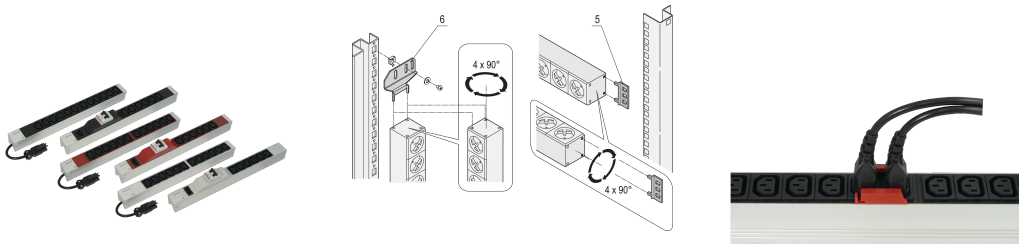

# Socket Strip, IEC C13, With Wieland® Input, C13, 6 Sockets, 19", Black, With Overcurrent Protection

### NUMĂR DE CATALOG

60110-350

Modular, compact PDU with many function elements. Using a 1 U by 1 U aluminum chassis the PDU can easily be integrated in a rack. The Wieland connector allows easy combination with different power input cords.

## CARACTERISTICI

---

Input via Wieland® GST 18 plug

Installation height 1 U

In accordance with IEC 60320

Horizontal or vertical mounting

Output via IEC 60320 C-13 sockets

Socket strips can be rotated through all four directions (in 90° increments) during fitting

## ATRIBUTE PRODUS

---

Socket Type: IEC C13

Socket Quantity: 6

Switched Outlets: No

Voltage AC: 230V

Function: Overcurrent Protection

Package Quantity: 1