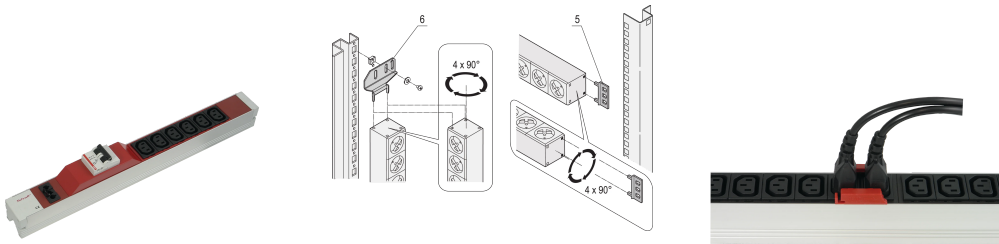

# Socket Strip, IEC C13, With Wieland® Input, C13, 6 Sockets, 19", Red, With Overcurrent Protection

### NUMĂR DE CATALOG

60110-351

Modular, compact PDU with many function elements. Using a 1 U by 1 U aluminum chassis the PDU can easily be integrated in a rack. The Wieland connector allows easy combination with different power input cords.

## CARACTERISTICI

---

Input via Wieland® GST 18 plug

Installation height 1 U

In accordance with IEC 60320

Horizontal or vertical mounting

Output via IEC 60320 C-13 sockets

Socket strips can be rotated through all four directions (in 90° increments) during fitting

## ATRIBUTE PRODUS

---

Socket Type: IEC C13

Socket Quantity: 6

Switched Outlets: No

Voltage AC: 230V

Function: Overcurrent Protection

Package Quantity: 1