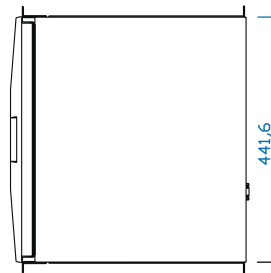

19" Drawer With Keyboard 1 U, Touchpad, RAL 9005, French Keyboard

Data Solutions

NUMĂR DE CATALOG

60118-568

19" rack mountable drawer with keyboard with full extension.

CERTIFICATIONS

CARACTERISTICI

Extendable 1 U drawer with keyboard including function keys, number pad, touchpad

Locking at full extension and in the inserted state

Connection to USB for keyboard and mouse

Installation dimension 19" rail distance (c-dimension) from 470 ... 700 mm)

Color jet black (RAL 9005)

ATTRIBUTE PRODUS

Rack Height: 1U

Depth: 400mm

Color: Jet Black

Package Quantity: 1

Color Code: RAL 9005

Product Type: Cabinet/Rack Drawer

Type: Keyboard

Works With: 19" Cabinets