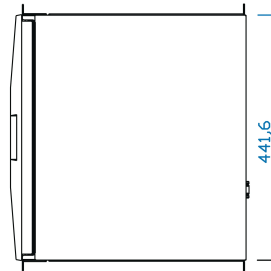

19" Drawer With Keyboard 1 U, Touchpad, RAL 9005, UK Keyboard

Data Solutions

NUMĂR DE CATALOG

60118-569

19" rack mountable drawer with keyboard with full extension.

CERTIFICATIONS

CARACTERISTICI

Extendable 1 U drawer with keyboard including function keys, number pad, touchpad

Locking at full extension and in the inserted state

Connection to USB for keyboard and mouse

Installation dimension 19" rail distance (c-dimension) from 470 ... 700 mm)

Color jet black (RAL 9005)

ATTRIBUTE PRODUS

Rack Height: 1U

Depth: 400mm

Color: Jet Black

Package Quantity: 1

Color Code: RAL 9005

Product Type: Cabinet/Rack Drawer

Type: Keyboard

Works With: 19" Cabinets