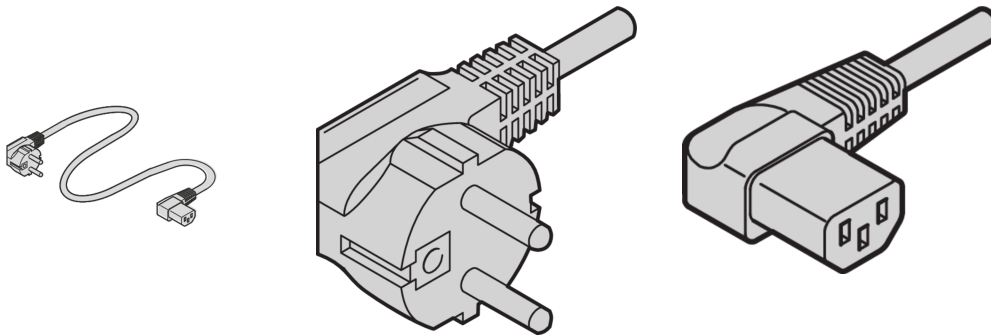

Mains Cable, SCHUKO/UTE to IEC C13-Angled, 2.5 m Grey

Data Solutions

NUMĂR DE CATALOG

60704-020

nVent SCHROFF Mains cable provides practical, universal fastening with variable attachment facilities. They are general in nature and fit in to different applications like Fans, cabinet lights, etc., Industrial PC connections, Uninterruptible power supplies, Systems.

CERTIFICATIONS

CARACTERISTICI

Applications: Fans, cabinet lights, Industrial PC connections, Uninterruptible power supplies and Systems

ATTRIBUTE PRODUS

Input Connector: SCHUKO / UTE

Output Connector: IEC C13

Length: 2500mm

Package Quantity: 1

Color: Grey

Connector Type: Angled

Material: PVC

Product Type: Cable

Gross Weight: 0.271kg

AVERTIZARE