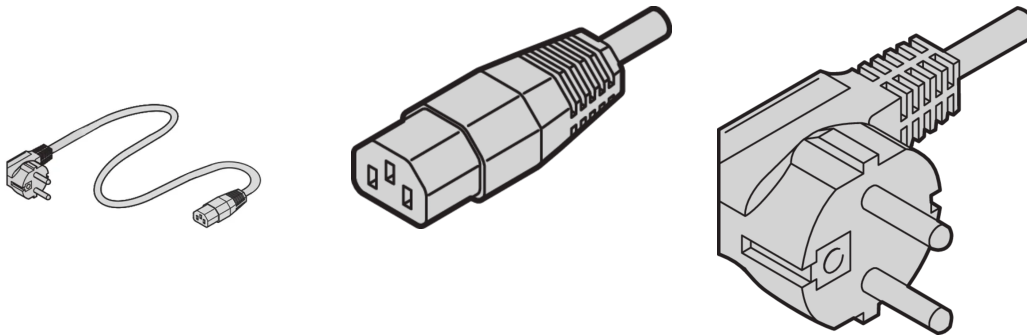

Mains Cable, SCHUKO/UTE to IEC C13, 2.5 m, Black

Data Solutions

NUMĂR DE CATALOG

62150-191

nVent SCHROFF Mains cable provides practical, universal fastening with variable attachment facilities. They are general in nature and fit in to different applications like Fans, cabinet lights, etc., Industrial PC connections, Uninterruptible power supplies, Systems.

CERTIFICATIONS

CARACTERISTICI

Applications: Fans, cabinet lights, Industrial PC connections, Uninterruptible power supplies and Systems

ATTRIBUTE PRODUS

Input Connector: SCHUKO / UTE

Output Connector: IEC C13

Length: 2500mm

Package Quantity: 1

Color: Black

Connector Type: Straight

Material: PVC

Product Type: Cable

Net Weight: 0.281kg

AVERTIZARE