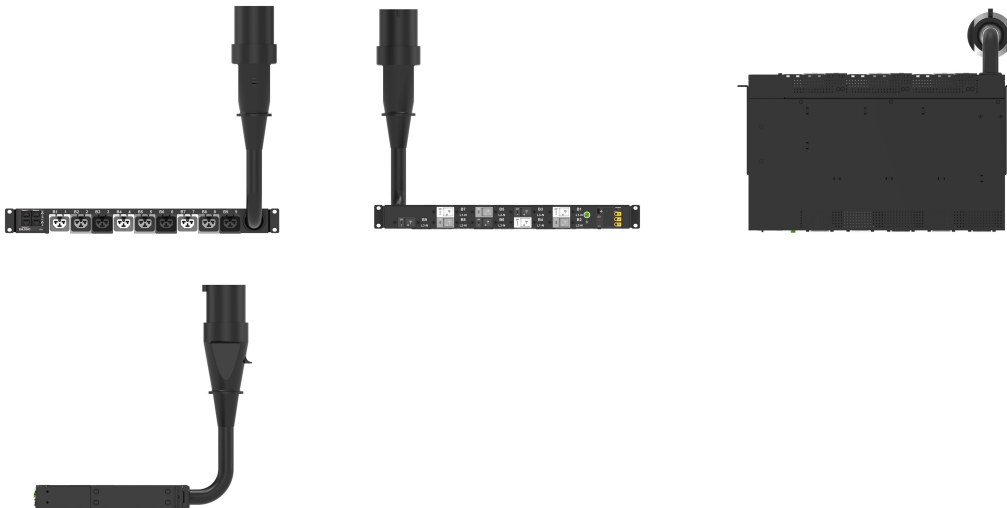

MI PDU, 1U, 60A(48A)NA/48A Int, 380-415V, 3P Wye, 9 CB, (9)4-in-1

Data Solutions

NUMĂR DE CATALOG

EN1966

The Advantage Series Input Metered PDU family offers energy metering with advanced power and environmental monitoring options. Comprehensive monitoring at both the input phase and circuit breaker levels offers advanced alerts of potential overloads. Billing-grade metering provides accurate power consumption data for energy use optimization. The hot-swappable network management controller features Gigabit and redundant ethernet communication with advanced support for external environmental sensors and rack security access solutions.

ATRIBUTE PRODUS

Product Family: Enlogic

Product Type: Socket Strip

Socket Type: (9) C13/C15/C19/C21

Color: Black

Switched Outlets: No

Circuit Breaker: 20 A

Length: 44mm