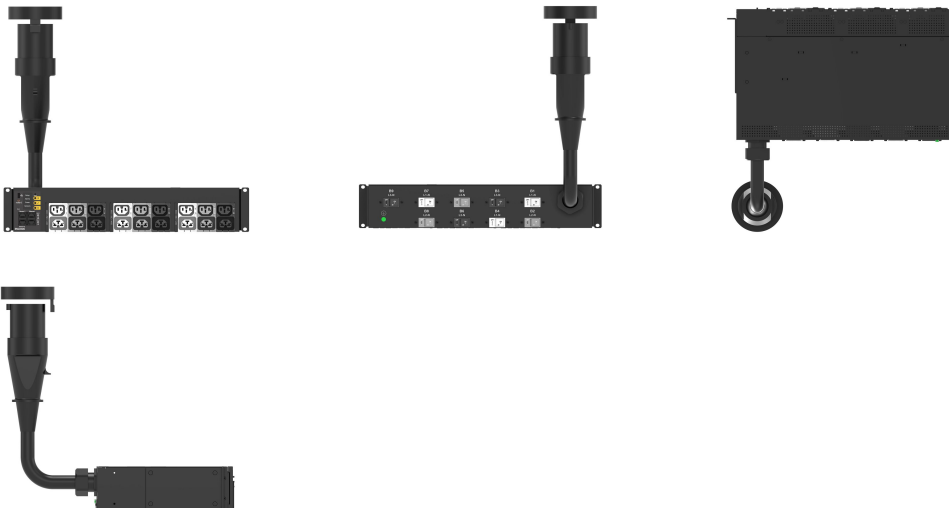

MS PDU, 2U, 60A(48A)NA/60A Int, 380-415V, 3P Wye, 9 CB, (9)C13, (9)4-in-1

Data Solutions

NUMĂR DE CATALOG

EN2954

The Advantage Series Input Metered, Outlet Switched PDU family offers energy metering with advanced power and environmental monitoring options and remote outlet on/off switching. Comprehensive monitoring at both the input phase and circuit breaker levels offers advanced alerts of potential overloads. Billing-grade metering provides accurate power consumption data for energy use optimization. The hot-swappable network management controller features Gigabit and redundant ethernet communication with advanced support for external environmental sensors and rack security access solutions.

ATRIBUTE PRODUS

Product Family: Enlogic

Product Type: Socket Strip

Socket Type: (9) C13/C15; (9) C13/C15/C19/C21

Color: Black

Circuit Breaker: 20 A

Switched Outlets: Yes

Circuit Breaker Quantity: 9

Length: 87mm

Power Rating: 34.6 kVA North America; 41.4 kVA International

Number of Poles: 1

Input Voltage: 380 – 415V

Phase: 3 PH

Output Voltage: 208 – 230VAC

Plug Type: IEC 60309 560P6 (IP44)

Nominal Voltage: 415V

Removable Input Cable: No

Amperage (Derated Amperage): 60 A (48 A) North America; 60 A International

Rack Units: 2U

Type: Intelligent PDU

Finish: Vopsit Pulbere

Material: Oțel

Height: 87mm

Width: 444mm