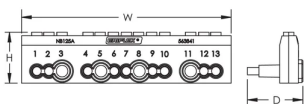

Număr de catalog	NB-125A	NB-160A
Max Current Rating, IEC	125A	160A
Short Term Withstand Current (I_{cw}) 1s	4.5kA	6.2kA
Peak Short Circuit Current (I_{pk})	30kA	35kA
Line Side Number of Connections	3	4
Line Side Compact Stranded Wire Size	10 - 25 mm²	10 - 35 mm²
Line Side Stranded Wire Size - Ferrule	6 – 16mm²	10 – 25mm²
Load Side Number of Connections	9	10
Load Side Compact Stranded Wire Size	2,5 - 6 mm²	2,5 - 16 mm²
Load Side Stranded Wire Size - Ferrule	1,5 – 6 mm²	1,5 – 16 mm²
Depth (D)	37.4mm	41.4mm
Height (H)	34.3mm	34.3mm
Width (W)	142mm	170mm
Unit Weight	0.17kg	0.2kg
For Use With	TD-100-125AL (563830) TD-100-125ALL (563840)	TD-160A (563200) TD-160AL (563990)
Flammability Rating	UL® 94V-0	UL® 94V-0

Table 2/2

Număr de catalog	NB-125A	NB-160A
Complies With	IEC® 60947-7-1	IEC® 60947-7-1

DIAGRAMS

AVERTIZARE

Produsele nVent trebuie instalate și utilizate numai așa cum este indicat în fișele de instrucțiuni și materialele de formare ale nVent. Fișele de instrucțiuni sunt disponibile pe www.nvent.com și de la reprezentantul dvs. de servicii clienți nVent. O instalare incorectă, o utilizare abuzivă, o aplicare greșită sau orice altă lipsă de respectare completă a instrucțiunilor și avertismentelor nVent poate duce la defectarea produsului, la deteriorarea proprietății, la răniri corporale grave și moarte și/sau poate anula garanția dvs.