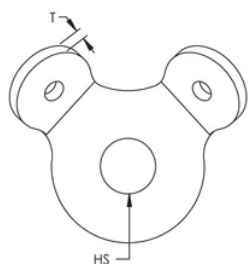

### CARACTERISTICI

Attaches cable brace to structure

Meets CEN/TS 17551:2021 requirements for Seismic Sway Bracing

### SPECIFICAȚII

**Finish:** Electrogalvanized

**Material:** Oțel

Table 1/1

| Număr de catalog | Article Number | Brace Size    | Hole Size (HS) | Thickness (T) | UL Listed Load |
|------------------|----------------|---------------|----------------|---------------|----------------|
| CSBURC38         | 402198         | #12, #18, #36 | 11mm           | 4.27mm        | 3430N          |
| CSBURC58         | 402200         | #12, #18, #36 | 17mm           | 4.27mm        | 3430N          |
| CSBURC12         | 402199         | #12, #18, #36 | 14mm           | 4.27mm        | 3430N          |

## DETALII SUPLIMENTARE DESPRE PRODUS

Brace member is not included.

Mount to the structure using the center hole. Loop cable through the holes in the bent tabs and swage in place.

| UL Loads    |              |             |
|-------------|--------------|-------------|
| Part Number | Brace Member | Load Rating |
| CSBURC38    | CSB12CBL     | 1859 N      |
|             | CSB18CBL     | 3434 N      |
|             | CSB36CBL     | 8492 N      |
| CSBURC12    | CSB12CBL     | 1859 N      |
|             | CSB18CBL     | 3434 N      |
|             | CSB36CBL     | 8492 N      |
| CSBURC58    | CSB12CBL     | 1859 N      |
|             | CSB18CBL     | 3434 N      |
|             | CSB36CBL     | 8492 N      |

## DIAGRAMS