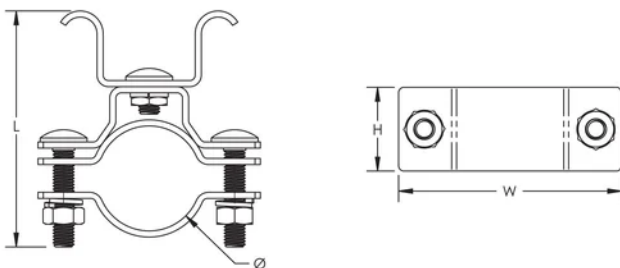

DIAGRAMS

AVERTIZARE

Produsele nVent trebuie instalate și utilizate numai așa cum este indicat în fișele de instrucțiuni și materialele de formare ale nVent. Fișele de instrucțiuni sunt disponibile pe www.nvent.com și de la reprezentantul dvs. de servicii clienți nVent. O