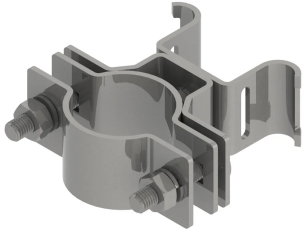

# ISO<sub>n</sub>V Mast Strap Bracket

## CARACTERISTICI

Secures masts to round objects such as masts, pipes and columns

For use with ISO<sub>n</sub>V Strap Clamp and ISO<sub>n</sub>V Strap

Flared leg design provides a secure fit, locking each leg in place

## SPECIFICAȚII

Table 1/1

Număr de catalog	Material	Diameter (Ø)	Length (L)	Width (W)	Height (H)
ISONVSTRAPBKT	Stainless Steel 304 (EN 1.4301)	40 - 50 mm	112mm	106 mm	40 mm