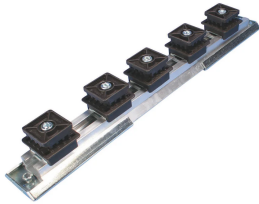

# Adjustable Flat Busbar Support Kit

## CARACTERISTICI

Kit includes rail, insulators and mountable extension arms

Adjustable distances between phases

Adjusts quickly to accommodate multiple busbar thicknesses

High resistance to short-circuit forces

Table 2/3

Număr de catalog	Article Number	Busbar Width	Busbar Thickness	Height (H)	Width (W)	A
AFBS-B600	504971	30 - 80 mm	5 - 10 mm	70 mm	549 - 749 mm	507 mm

Table 3/3

Număr de catalog	Article Number	B	C	Screw Diameter (Sc)	Unit Weight
AFBS-B600	504971	61 - 176 mm	525 - 725 mm	8	2.2 kg