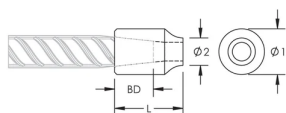

Unit Weight: 0.06 kg

Package Quantity: 555

DETALII SUPLIMENTARE DESPRE PRODUS

Bar dimensions and weights listed may vary by region. Coupler sizes not shown may be available by special order. Contact your nVent LENTON representative for more information.

The design of the weld, the selection of electrode, and other relevant choices depend on the chemical and physical properties of the structural steel to which the couplers are welded. Engineers who design assemblies should adhere to all appropriate regulations.

Suffix "EE" has been added to some part numbers to clarify design version among regions.

DIAGRAMS

AVERTIZARE

Produsele nVent trebuie instalate și utilizate numai așa cum este indicat în fișele de instrucțiuni și materialele de formare ale nVent. Fișele de instrucțiuni sunt disponibile pe www.nvent.com și de la reprezentantul dvs. de servicii clienți nVent. O instalare incorectă, o utilizare abuzivă, o aplicare greșită sau orice altă lipsă de respectare completă a instrucțiunilor și avertismentelor nVent poate duce la defectarea produsului, la deteriorarea proprietății, la răniri corporale grave și moarte și/sau poate anula garanția dvs.

North America

+1.800.753.9221

Option 1 – Customer Care

Option 2 – Technical

Support

Europe

Netherlands:

+31 800-0200135

France:

+33 800 901 793

Europe

Germany:

800 1890272

Other Countries:

+31 13 5835404