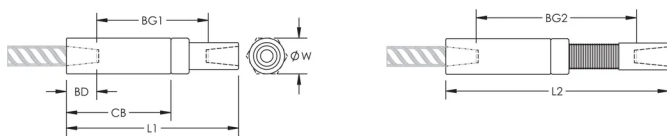

Rebar Size, Metric: 10 mm

Rebar Size, US: #3

Diameter ($\emptyset$): 25 mm

Length 1 (L1): 120 mm

Length 2 (L2): 155 mm

Bar Depth (BD): 18mm

Bar Gap 1 (BG1): 84mm

Bar Gap 2 (BG2): 119mm

Coupler Body (CB): 70mm

Unit Weight: 0.36 kg

Designed to Meet: AASHTO; ABNT NBR 8548:1984; ACI 318 Type 1 (125% Specified Yield); ACI 318 Type 2 (Specified Tensile); ACI 349; ACI 359; AS3600

Package Quantity: 60

DETALII SUPLIMENTARE DESPRE PRODUS

Bar dimensions and weights listed may vary by region. Coupler sizes not shown may be available by special order. Contact your nVent LENTON representative for more information.

DIAGRAMS

AVERTIZARE

Produsele nVent trebuie instalate și utilizate numai așa cum este indicat în fișele de instrucțiuni și materialele de formare ale nVent. Fișele de instrucțiuni sunt disponibile pe www.nvent.com și de la reprezentantul dvs. de servicii clienți nVent. O instalare incorectă, o utilizare abuzivă, o aplicare greșită sau orice altă lipsă de respectare completă a instrucțiunilor și avertismentelor nVent poate duce la defectarea produsului, la deteriorarea proprietății, la răniri corporale grave și moarte și/sau poate anula garanția dvs.