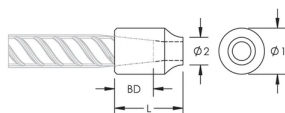

Bar Depth (BD): 18mm

Unit Weight: 0.05 kg

Package Quantity: 500

DETALII SUPLIMENTARE DESPRE PRODUS

Bar dimensions and weights listed may vary by region. Coupler sizes not shown may be available by special order. Contact your nVent LENTON representative for more information.

The design of the weld, the selection of electrode, and other relevant choices depend on the chemical and physical properties of the structural steel to which the couplers are welded. Engineers who design assemblies should adhere to all appropriate regulations.

Suffix "EE" has been added to some part numbers to clarify design version among regions.

DIAGRAMS

AVERTIZARE

Produsele nVent trebuie instalate și utilizate numai așa cum este indicat în fișele de instrucțiuni și materialele de formare ale nVent. Fișele de instrucțiuni sunt disponibile pe www.nvent.com și de la reprezentantul dvs. de servicii clienți nVent. O instalare incorectă, o utilizare abuzivă, o aplicare greșită sau orice altă lipsă de respectare completă a instrucțiunilor și avertismentelor nVent poate duce la defectarea produsului, la deteriorarea proprietății, la răniri corporale grave și moarte și/sau poate anula garanția dvs.

North America

+1.800.753.9221

Option 1 – Customer Care

Option 2 – Technical

Support

Europe

Netherlands:

+31 800-0200135

France:

+33 800 901 793

Europe

Germany:

800 1890272

Other Countries:

+31 13 5835404