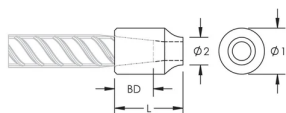

Bar Depth (BD): 19mm

Unit Weight: 0.06 kg

Designed to Meet: AASHTO;ABNT NBR 8548:1984;ACI 318 Type 1 (125% Specified Yield);ACI 318 Type 2 (Specified Tensile);ACI 349;ACI 359;AS3600

Package Quantity: 285

DETALII SUPLIMENTARE DESPRE PRODUS

Bar dimensions and weights listed may vary by region. Coupler sizes not shown may be available by special order. Contact your nVent LENTON representative for more information.

The design of the weld, the selection of electrode, and other relevant choices depend on the chemical and physical properties of the structural steel to which the couplers are welded. Engineers who design assemblies should adhere to all appropriate regulations.

DIAGRAMS

AVERTIZARE

Produsele nVent trebuie instalate și utilizate numai așa cum este indicat în fișele de instrucțiuni și materialele de formare ale nVent. Fișele de instrucțiuni sunt disponibile pe www.nvent.com și de la reprezentantul dvs. de servicii clienți nVent. O instalare incorectă, o utilizare abuzivă, o aplicare greșită sau orice altă lipsă de respectare completă a instrucțiunilor și avertismentelor nVent poate duce la defectarea produsului, la deteriorarea proprietății, la răniri corporale grave și moarte și/sau poate anula garanția dvs.

North America

+1.800.753.9221

Option 1 – Customer Care

Option 2 – Technical

Support

Europe

Netherlands:

+31 800-0200135

France:

+33 800 901 793

Europe

Germany:

800 1890272

Other Countries:

+31 13 5835404