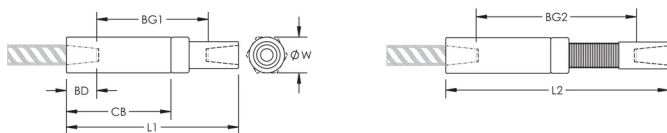

Rebar Size, Metric: 12 mm

Rebar Size, US: #4

Rebar Size, Canada: 10M

Diameter ($\varnothing$): 25 mm

Length 1 (L1): 124 mm

Length 2 (L2): 159 mm

Bar Depth (BD): 19mm

Bar Gap 1 (BG1): 86mm

Bar Gap 2 (BG2): 121mm

Coupler Body (CB): 75mm

Unit Weight: 0.36 kg

Designed to Meet: AASHTO;ABNT NBR 8548:1984;ACI 318 Type 1 (125% Specified Yield);ACI 318 Type 2 (Specified Tensile);ACI 349;ACI 359;AS3600

Package Quantity: 58

DETALII SUPLIMENTARE DESPRE PRODUS

Bar dimensions and weights listed may vary by region. Coupler sizes not shown may be available by special order. Contact your nVent LENTON representative for more information.

DIAGRAMS

AVERTIZARE

Produsele nVent trebuie instalate și utilizate numai așa cum este indicat în fișele de instrucțiuni și materialele de formare ale nVent. Fișele de instrucțiuni sunt disponibile pe www.nvent.com și de la reprezentantul dvs. de servicii clienți nVent. O instalare incorectă, o utilizare abuzivă, o aplicare greșită sau orice altă lipsă de respectare completă a instrucțiunilor și avertismentelor nVent poate duce la defectarea produsului, la deteriorarea proprietății, la răniri corporale grave și moarte și/sau poate anula garanția dvs.